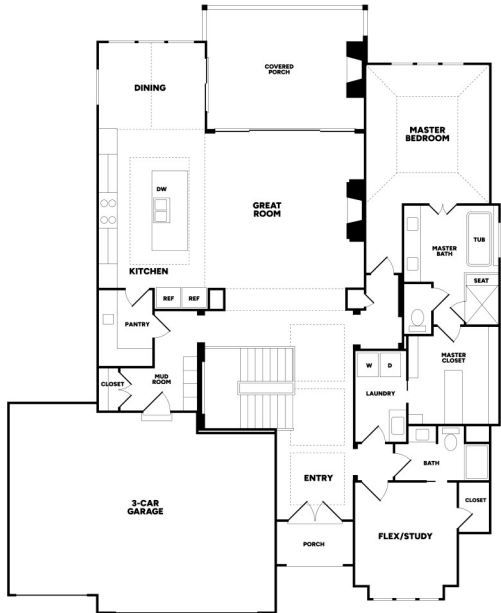

CREEKMOOR
A Cooper Community

The Laguna

MAIN FLOOR

LOWER LEVEL

**Renderings are for informational purposes only and can vary from actual plans & completed homes*

DUSTY RHODES HOMES

REVERSE 1.5 STORY 4 BEDROOMS 4 BATHS 3-CAR GARAGE