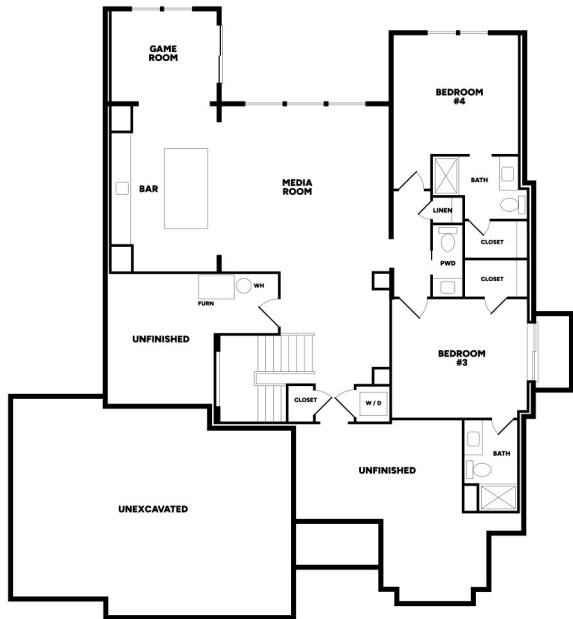

CREEKMOOR
A Cooper Community

The Laguna

MAIN FLOOR

LOWER LEVEL

**Renderings are for informational purposes only and can vary from actual plans & completed homes*

DUSTY RHODES HOMES

REVERSE 1.5 STORY 4 BEDROOMS 4 BATHS 3-CAR GARAGE